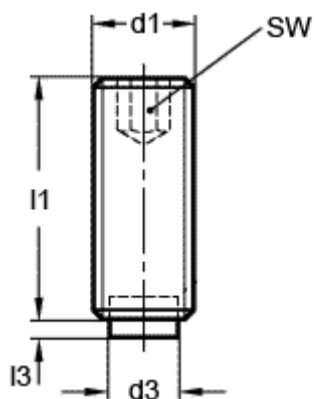

Data Sheet

Article number: 209316001

Description: E+G Grub screw, st. steel
GN 913.5-M4-12-KU

Measures

$d1 = M4$
 $d3 = 2$
 $l1 = 12.0$
 $l3 = 1.0$
 $SW = 2.0$